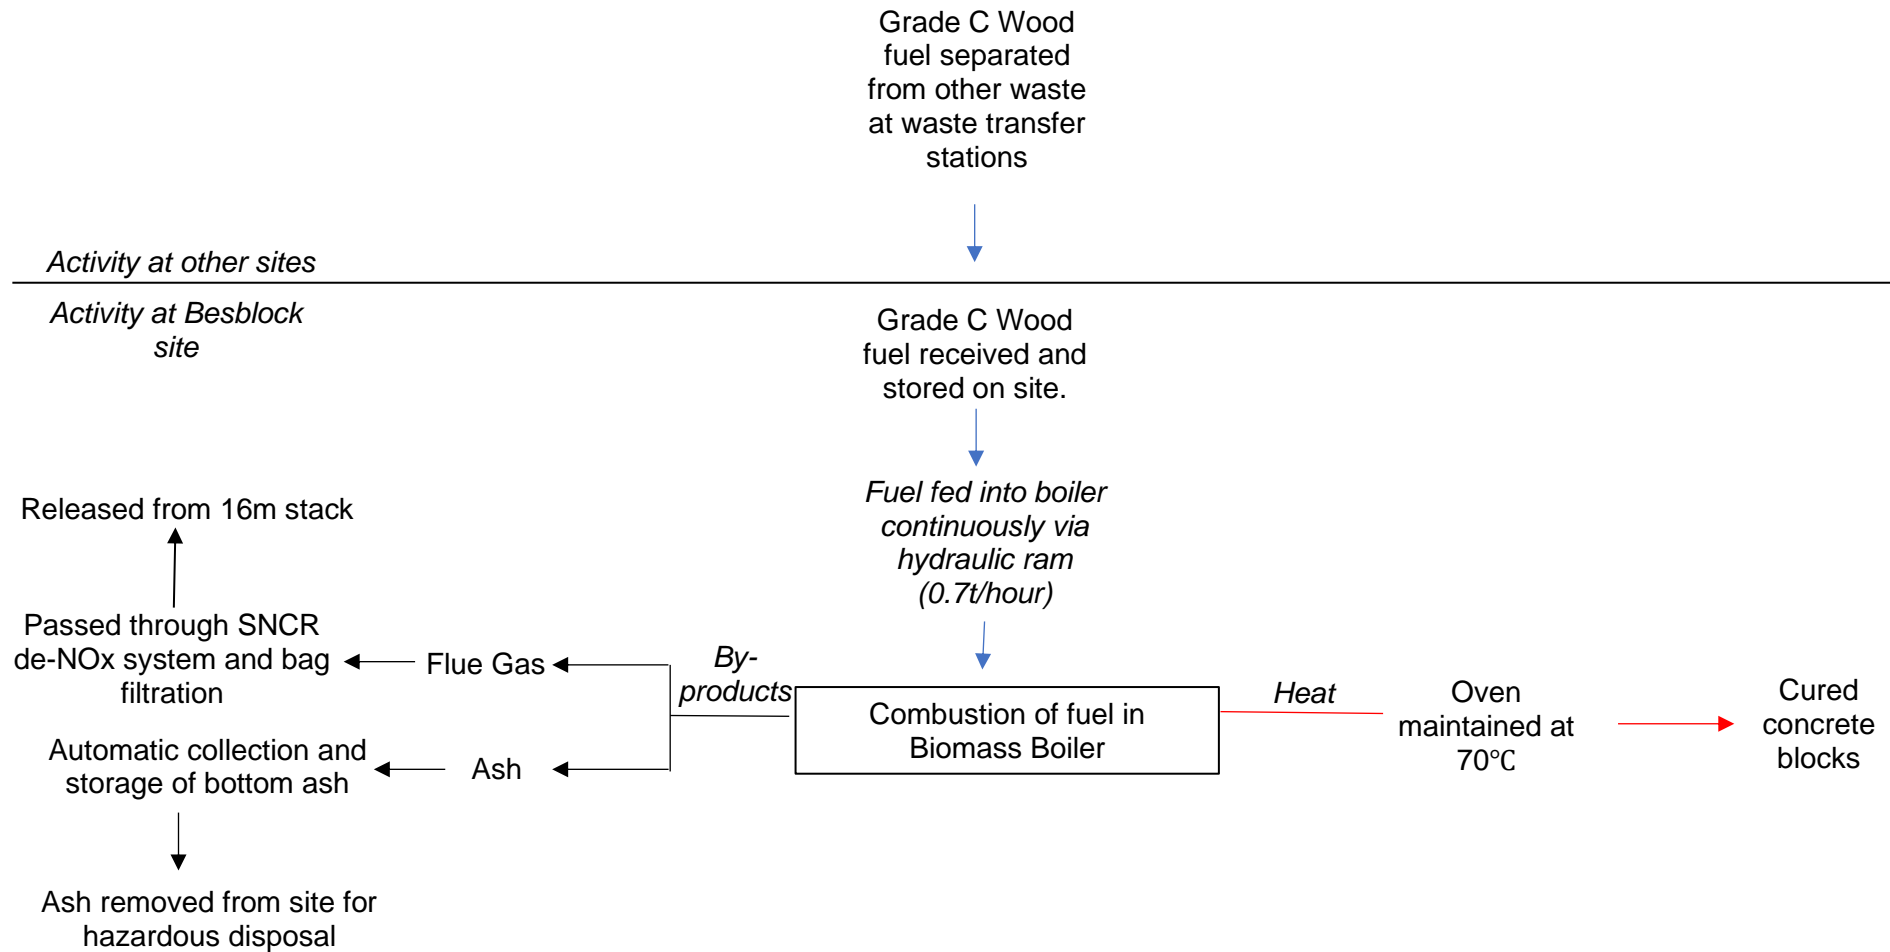

Process Flow Diagram

Issue 1.0

Produced for **Sullivan Projects Ltd (c/o Besblock Ltd)**

Document Reference **Besblock-2**

A Sustainable Future. Today.

www.wrm-ltd.co.uk

01943 468138

1.0 PROCESS FLOW DIAGRAM