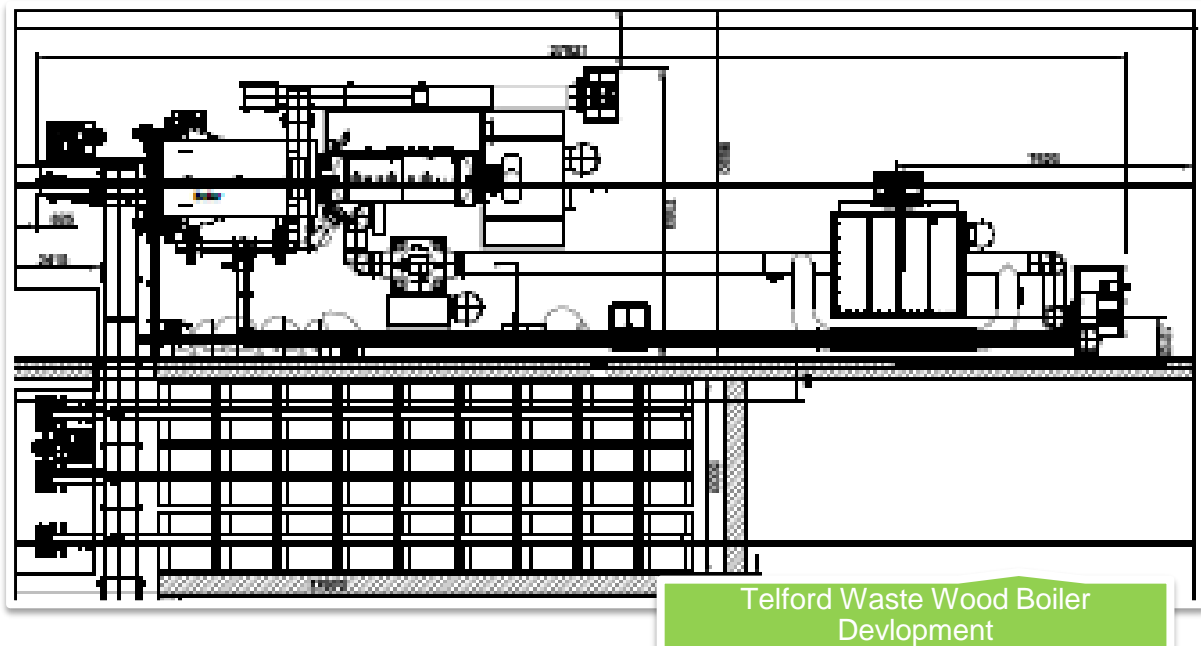

Process Flow Diagram

Issue 1.0

Produced for **Sullivan Projects Ltd (c/o Besblock Ltd)**

Document Reference **Besblock-2**

A Sustainable Future. Today.

www.wrm-ltd.co.uk

01943 468138

1.0 PROCESS FLOW DIAGRAM