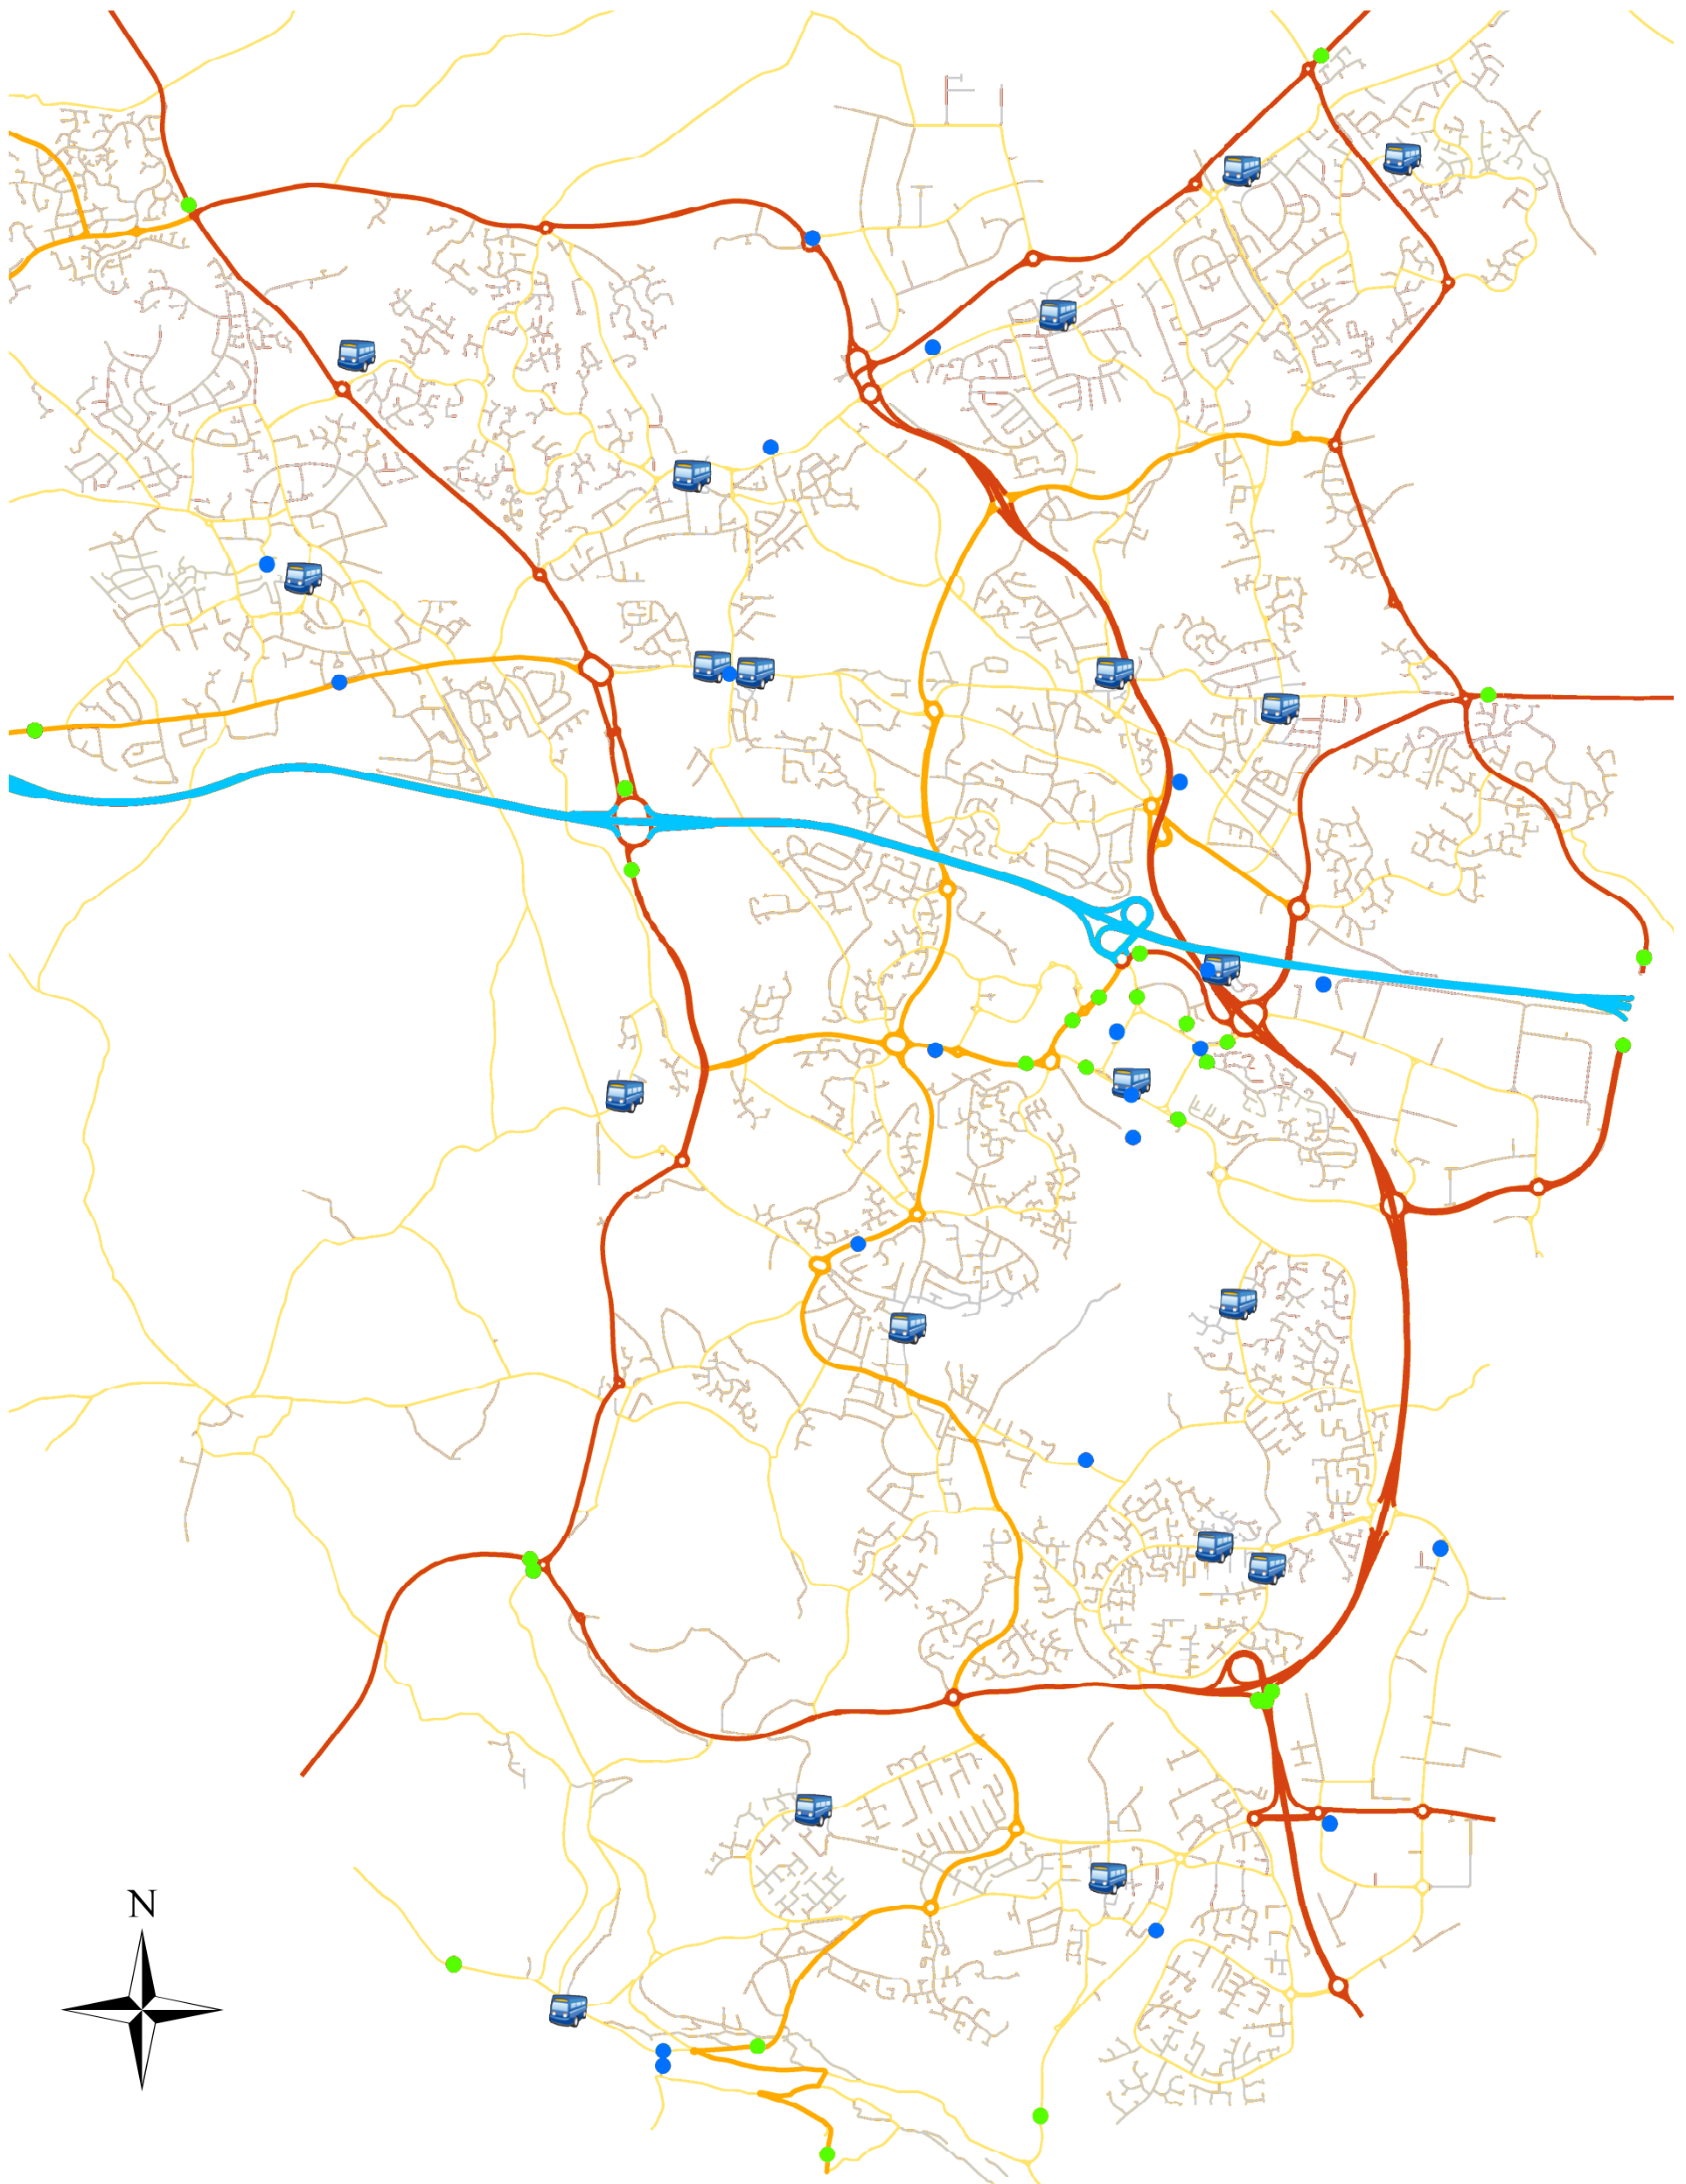

# Telford & Wrekin - Survey Locations

## Legend

- |   |  |
|---|--|
|  Cycle_Survey_Locations    |  ATC Locations        |
|  Bus_Stop_Survey_Locations |  Motorway             |
|   |  A Roads              |
|   |  B Roads              |
|   |  Minor Road - C Road) |
|   |  Local Street         |

0 500 1,000 2,000 3,000 4,000 Meters