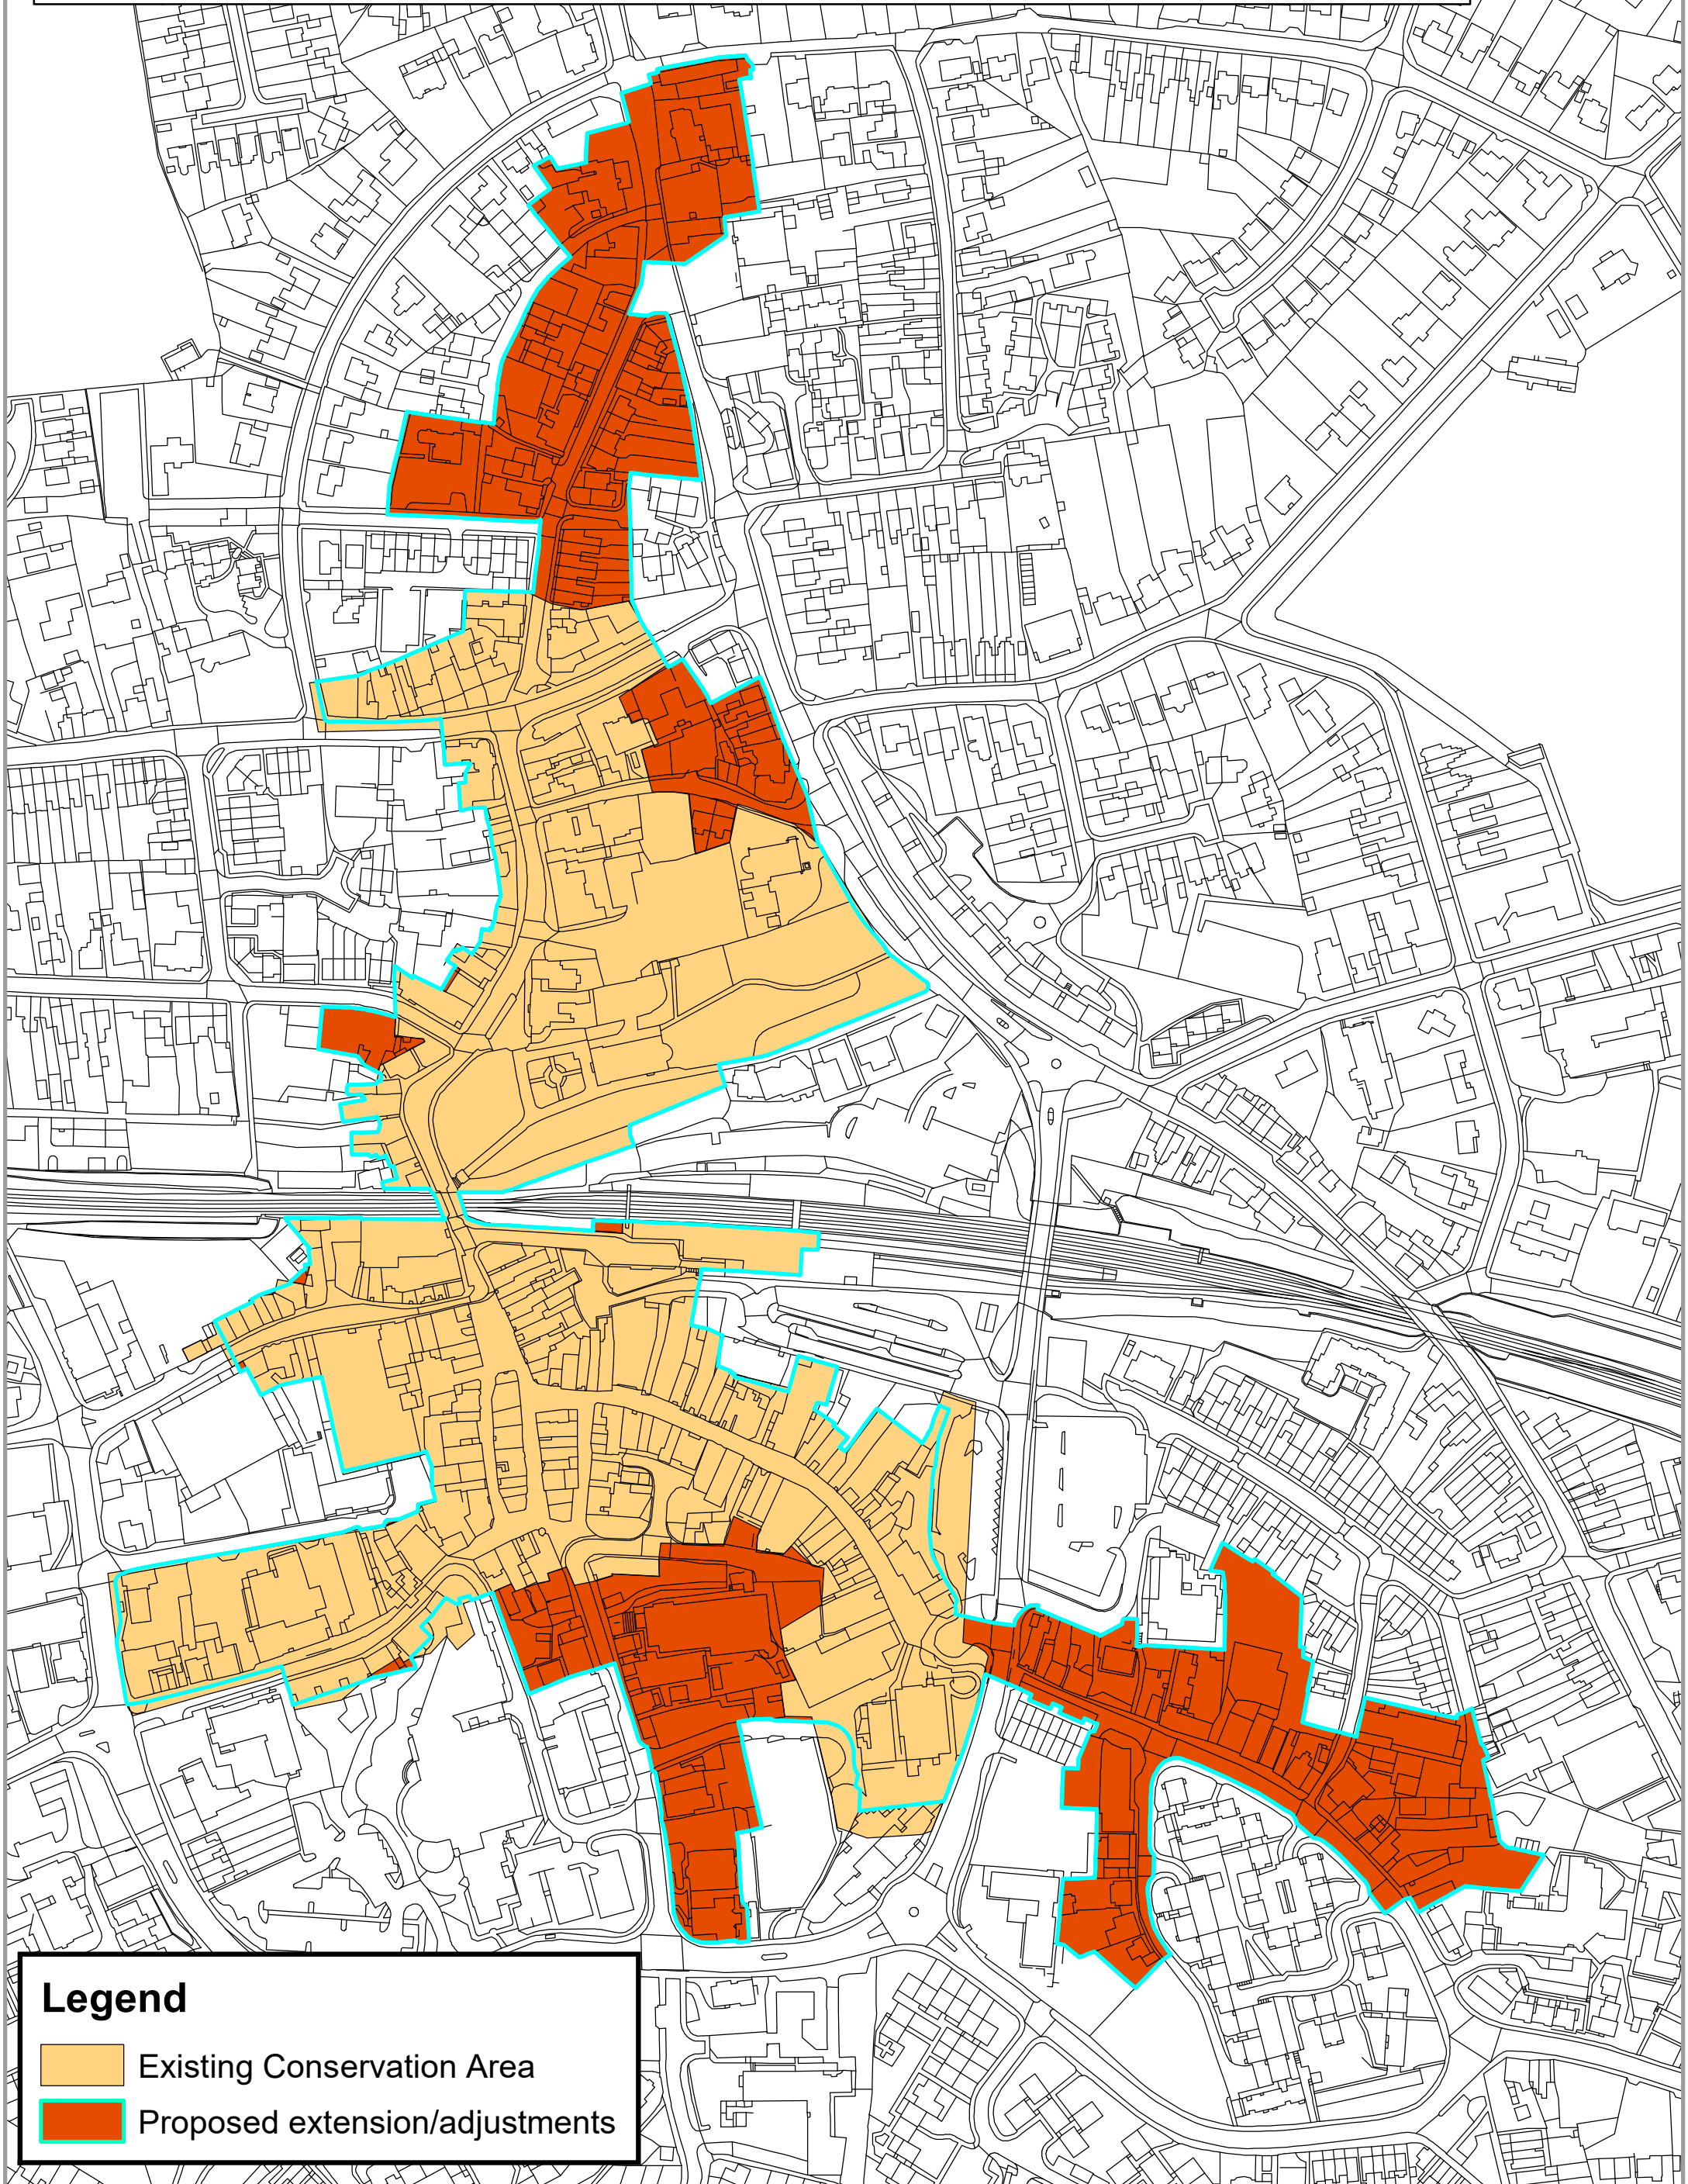

Wellington Conservation Area Proposed Boundary Changes

Legend

-  Existing Conservation Area
-  Proposed extension/adjustments