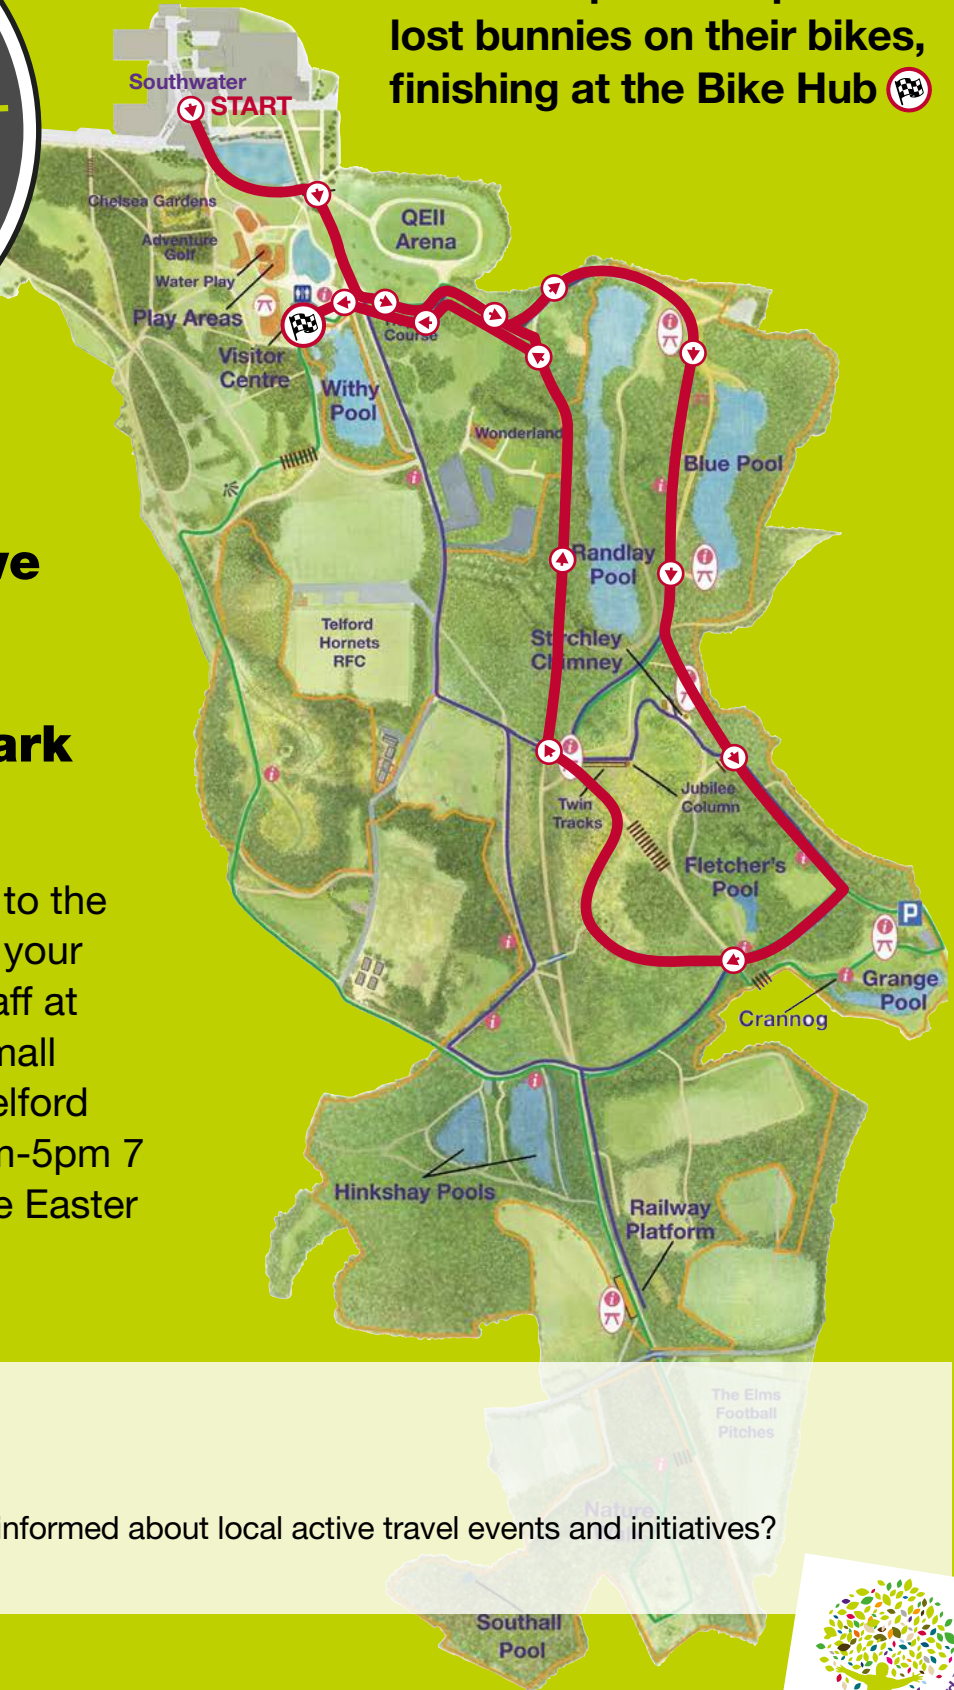

The Travel Telford bunnies have gone out on their bikes to explore Telford Town Park - can you find them?

Head on a journey using the map overleaf and see if you can find out all their names. Check the colour of their bike & helmets then write down the name. Then take the first letter of each name in the order you find them from start to finish and write them in the boxes at the bottom of the page to spell something special.

		And the initials spell?	

Telford Bike Hub Easter trail

Follow the trail  marked on the map and help find the lost bunnies on their bikes, finishing at the Bike Hub 

Well done you've completed the Easter trail in Telford Town Park

Find the final bunny at Telford Bike Hub (next to the visitor centre), hand in your completed sheet to staff at the hub to receive a small prize for taking part. Telford Bike Hub is open 10am-5pm 7 days a week during the Easter Holidays.