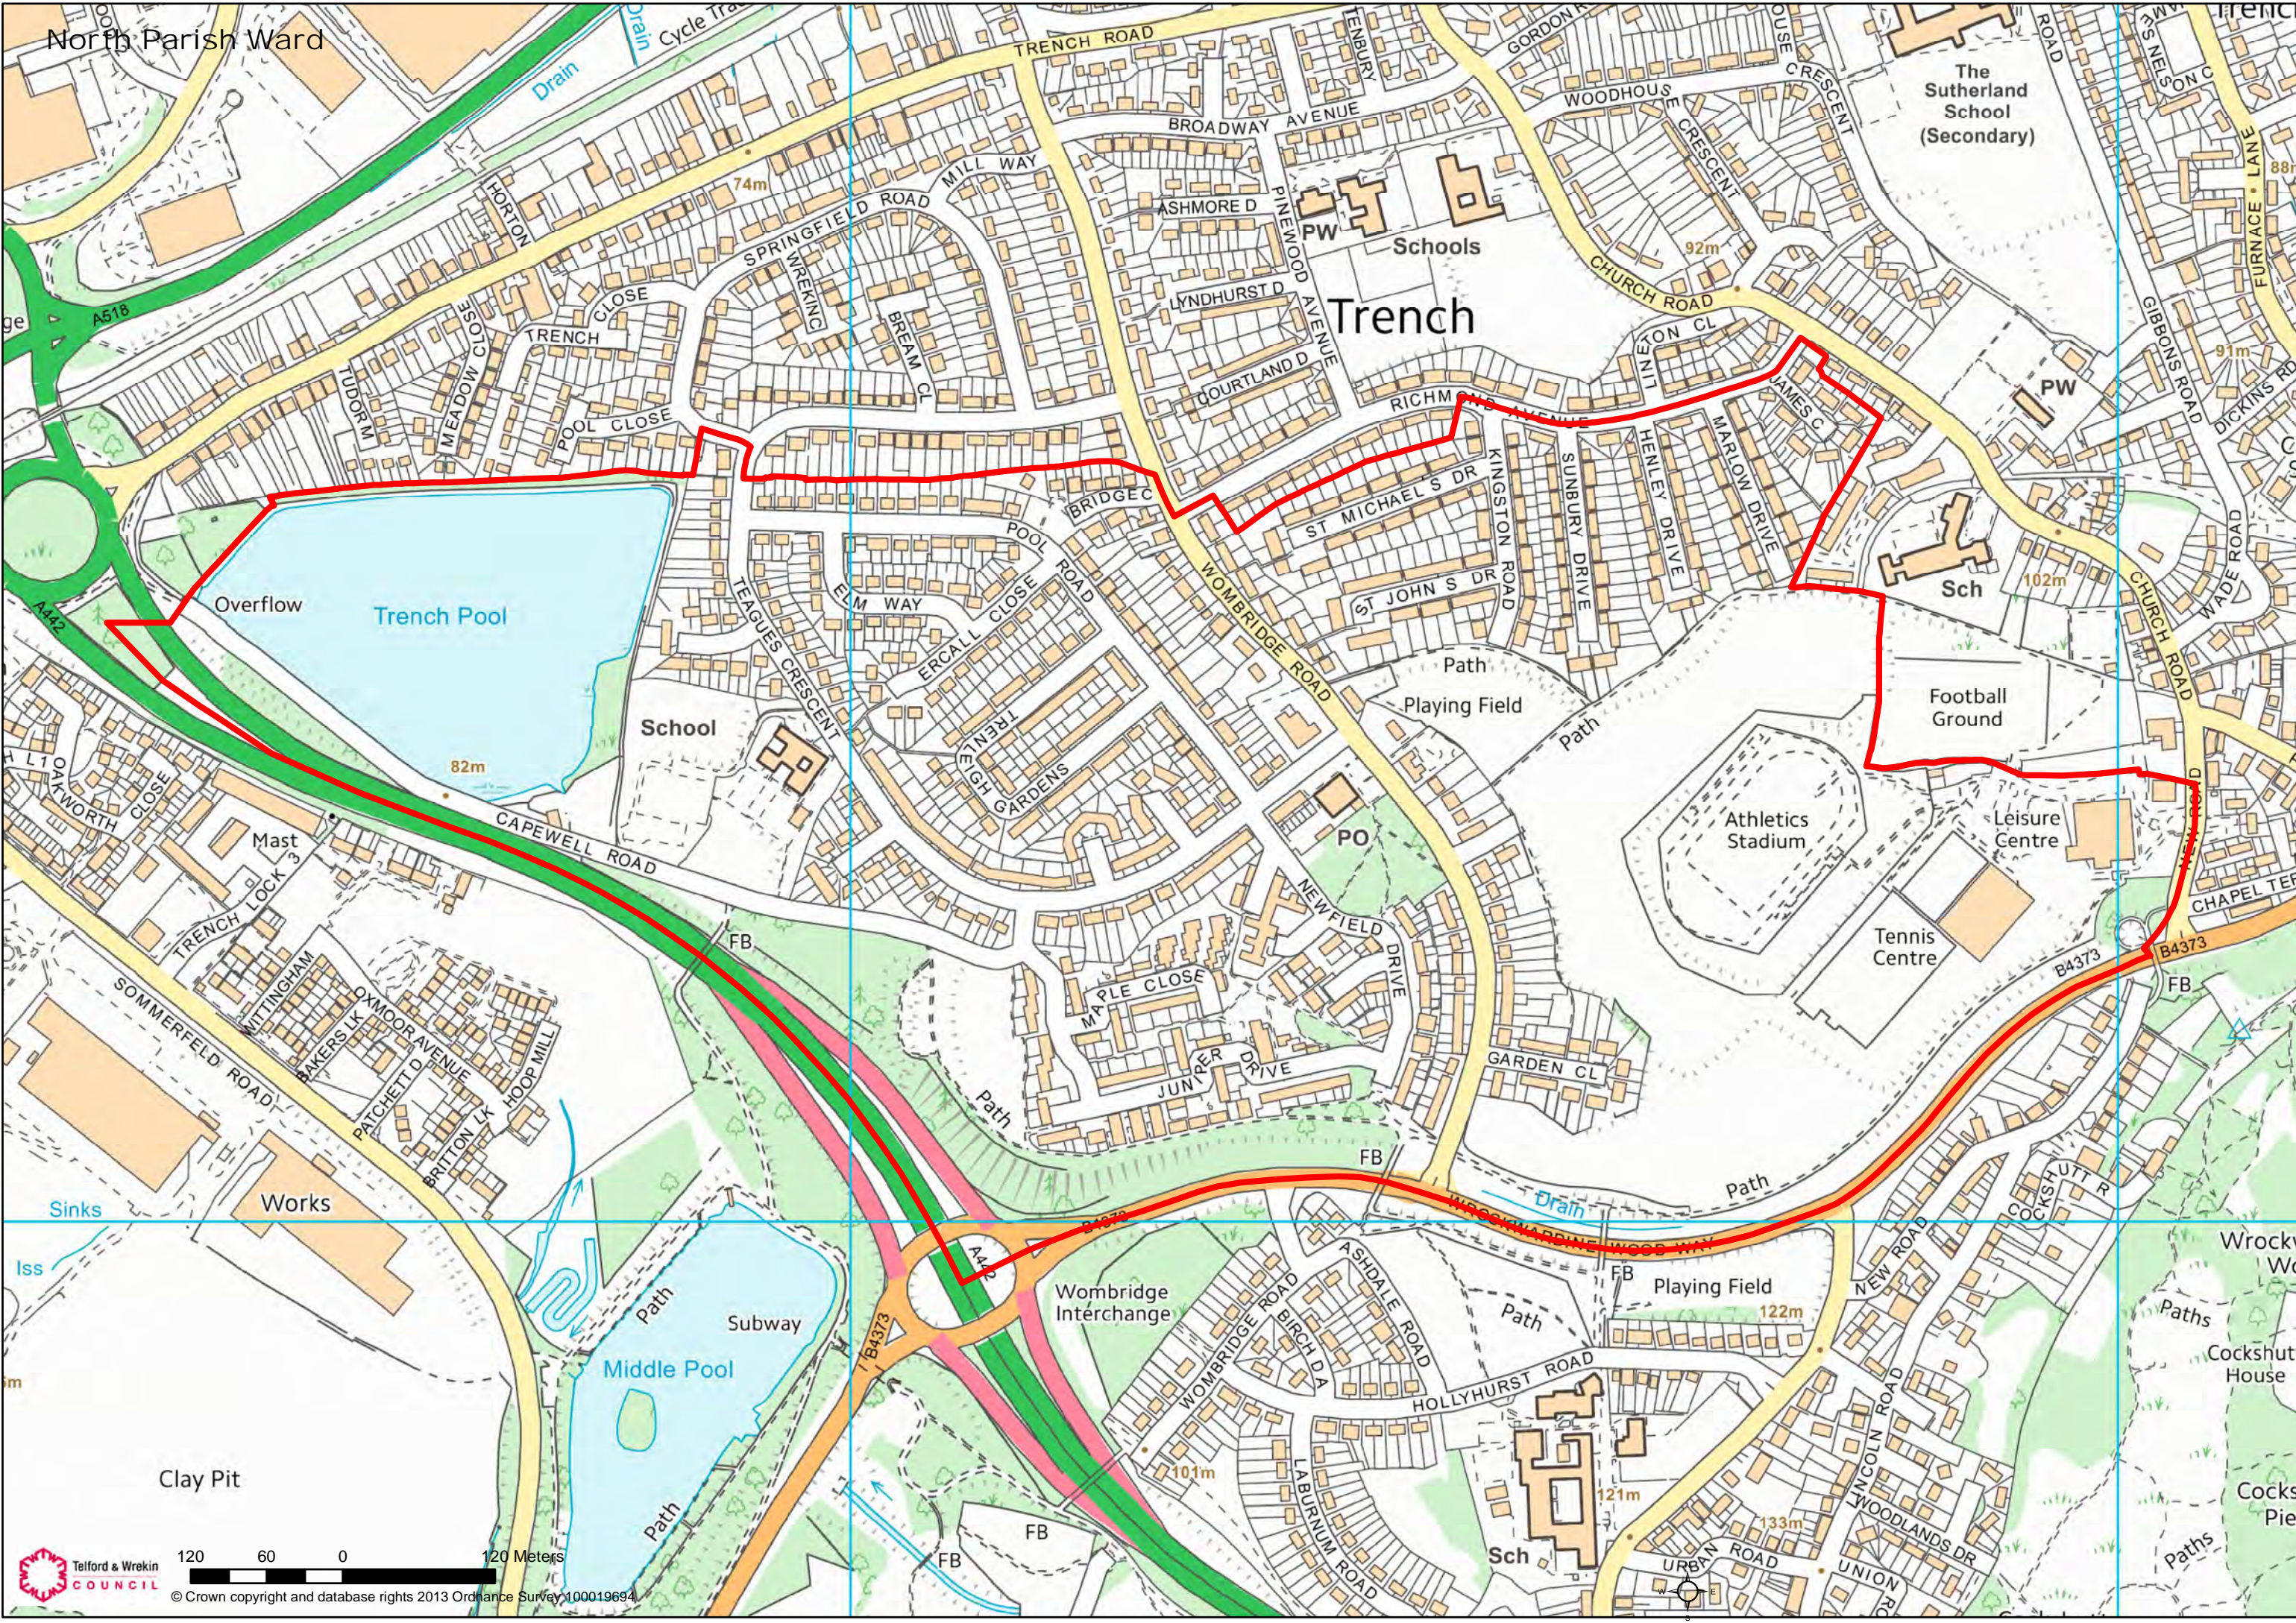

North Parish Ward

The Sutherland School (Secondary)

Trench

Overflow  
Trench Pool

School

Sch

Athletics Stadium

Leisure Centre

Tennis Centre

Wombridge Interchange

Playing Field

Clay Pit