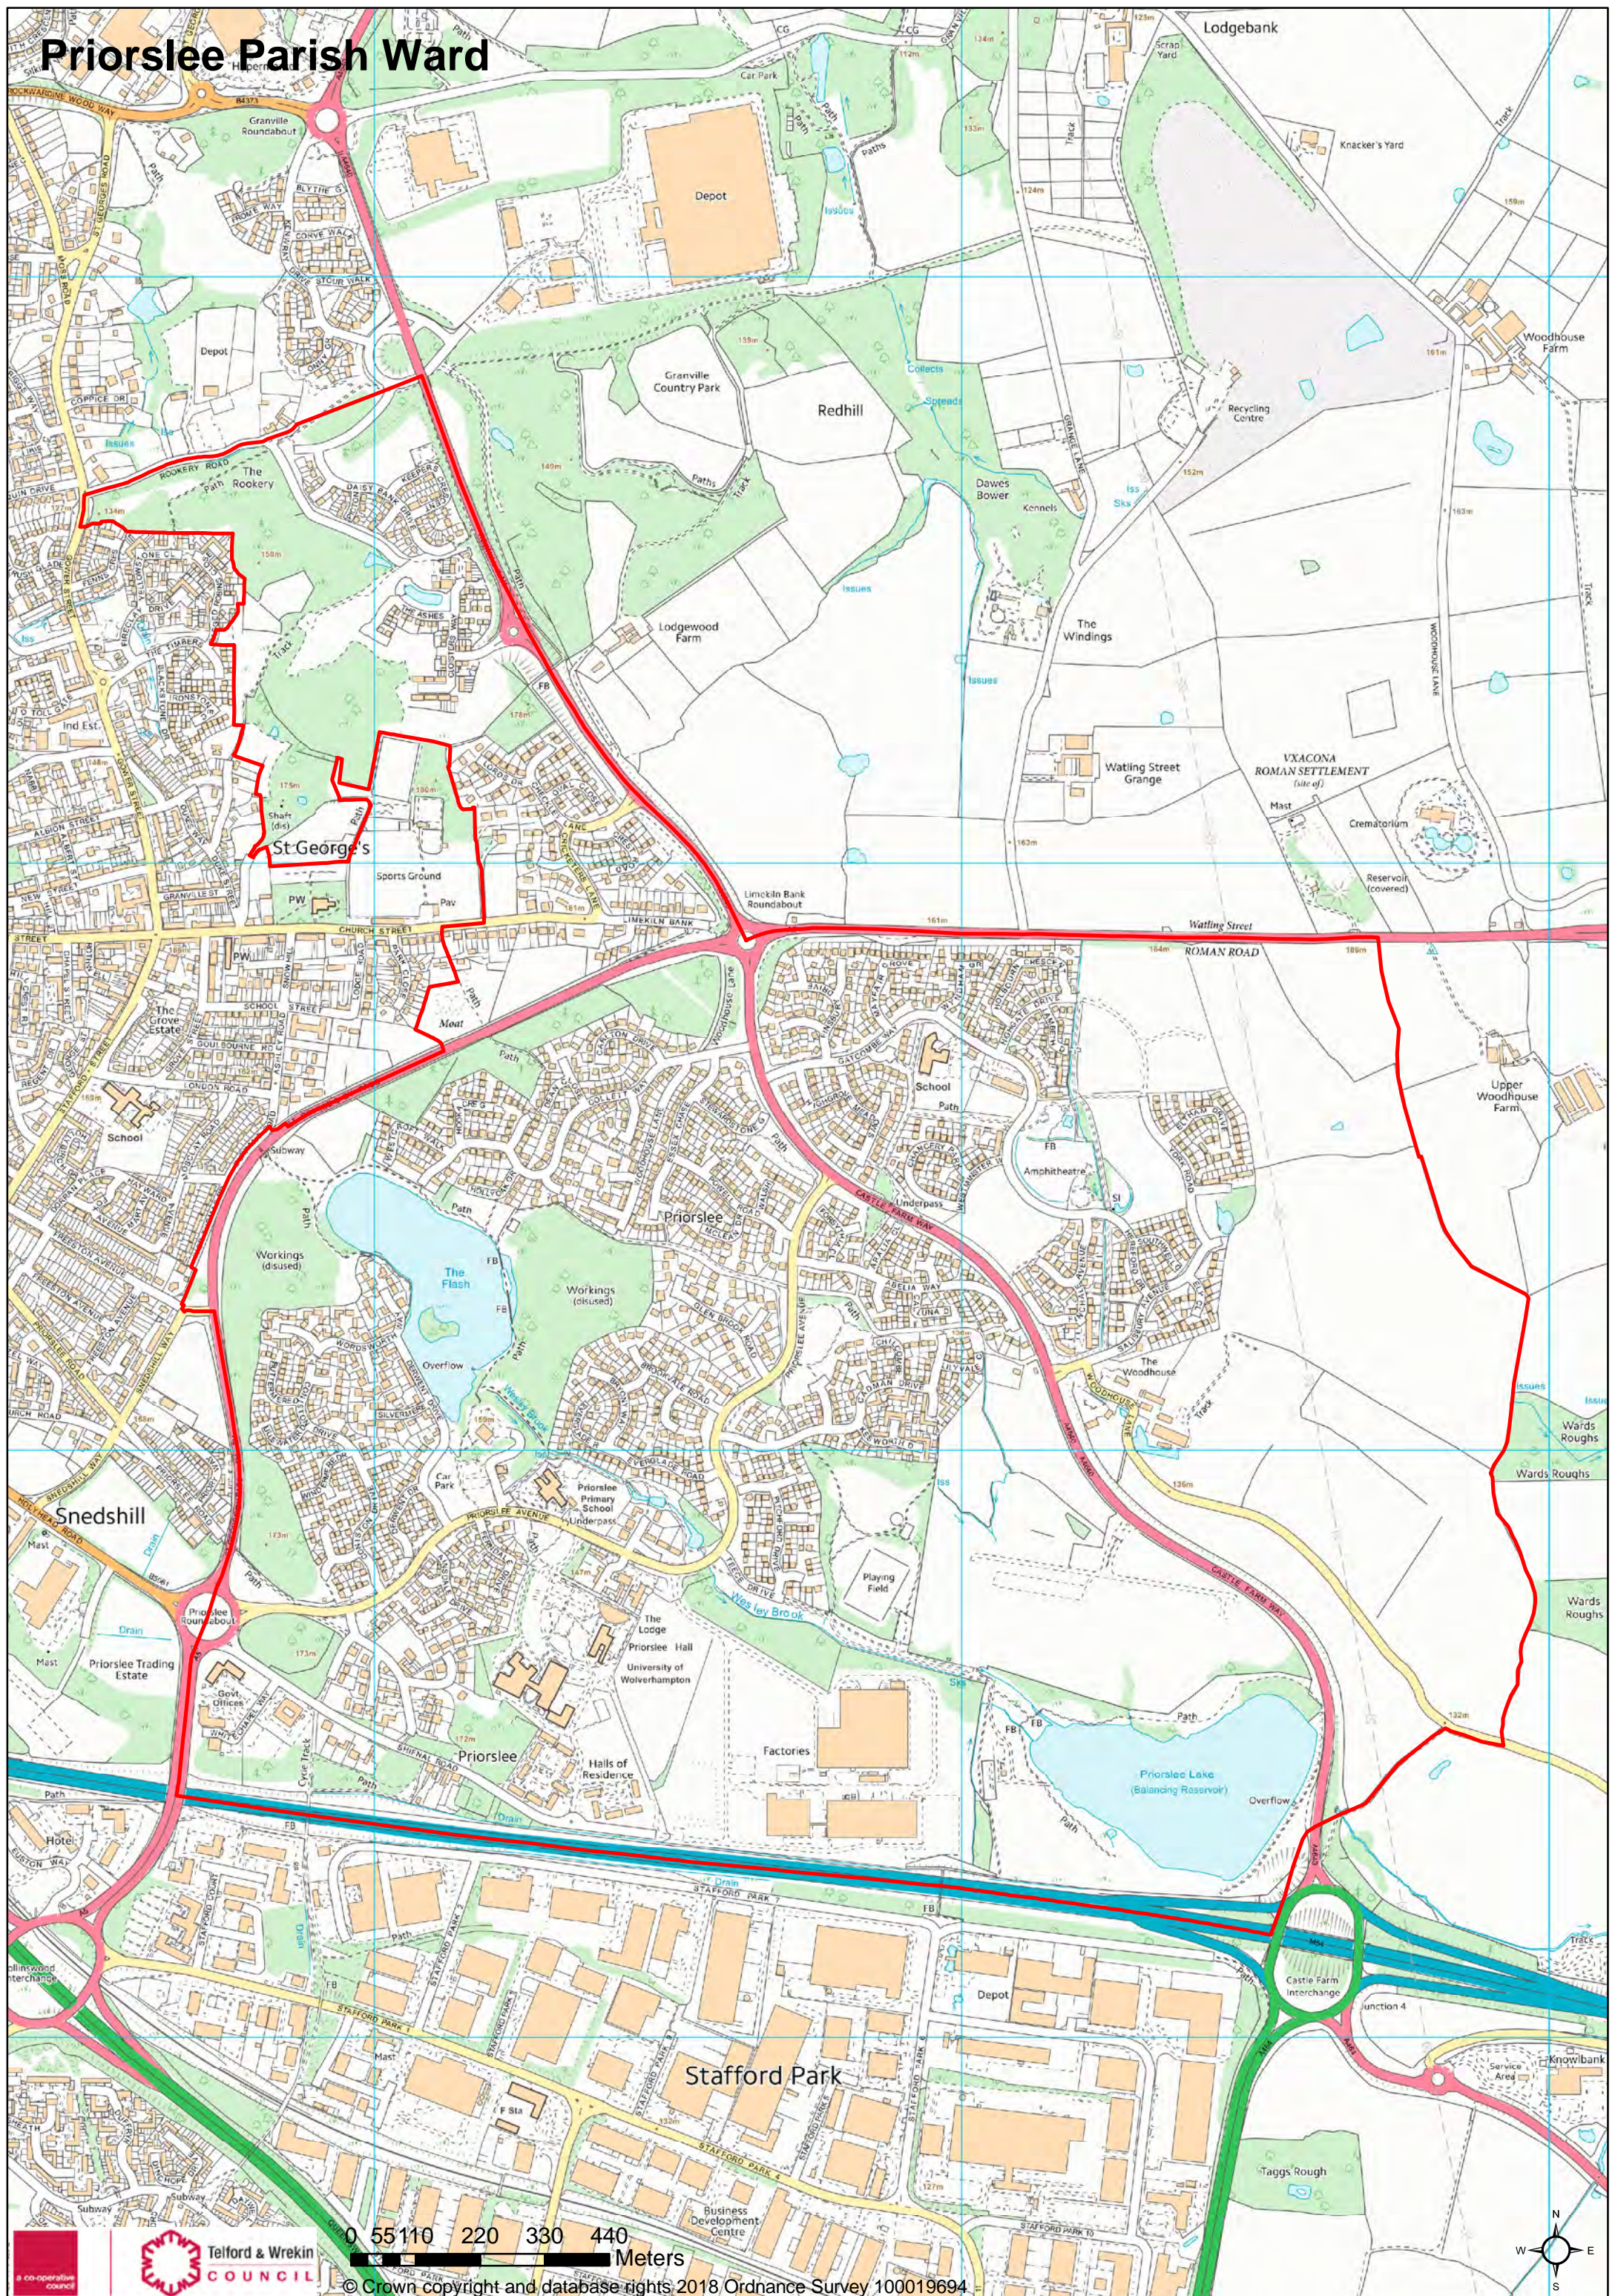

Priorslee Parish Ward

0 55110 220 330 440 Meters

© Crown copyright and database rights 2018 Ordnance Survey 100019694