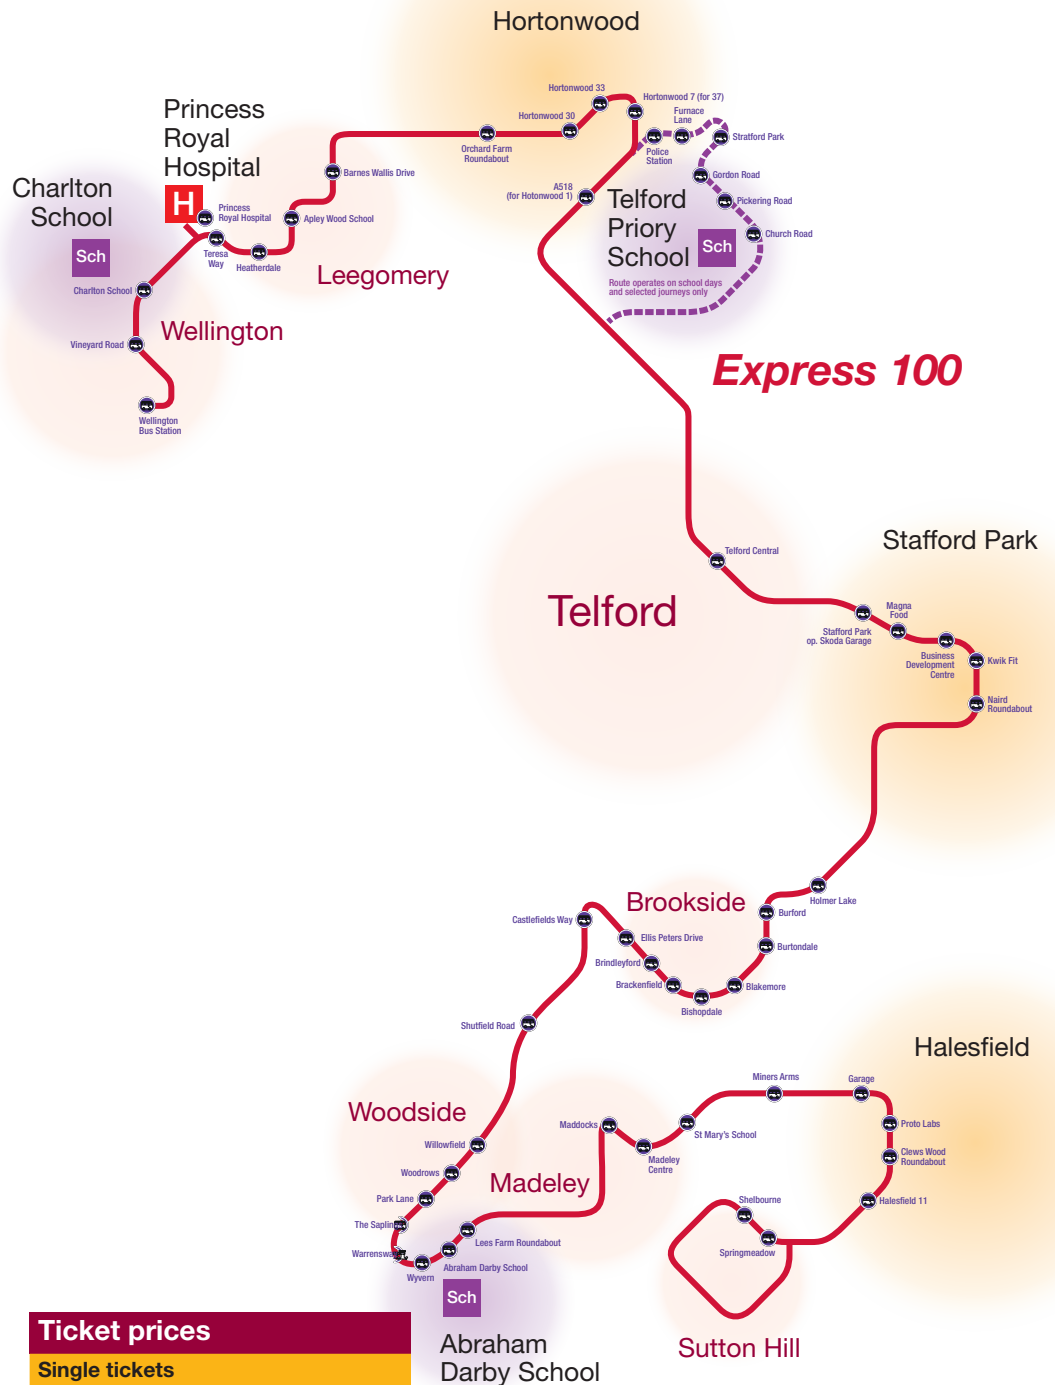

Sch - School days only

W/SH - Weekends and school holidays only

M-F - Monday to Friday only

100 Express bus stops

- Wellington Bus Station
- Vineyard Road Wellington
- Charlton School
- Princess Royal Hospital H
- Teresa Way Princess Royal Hospital
- Heatherdale Princess Royal Hospital
- Apley Wood School Leegomery
- Barnes Wallis Drive
- Orchard Farm Roundabout
- Hortonwood 30
- Hortonwood 33 Hortonwood
- Hortonwood 7 (for 37) Hortonwood
- A518 (for Hortonwood 1)
- Police Station
- Furnace Lane
- Stratford Park
- Gordon Road
- Pickering Road
- Church Road
- Telford Priory School Sch
Route operates on school days and selected journeys only
- Telford Central Telford
- Stafford Park op Skoda Garage
- Magna Food Stafford Park
- Business Development Centre
- Kwik Fit
- Naird Roundabout
- Holmer Lake
- Burford
- Burtondale
- Blakemore Brookside
- Bishopdale
- Brackenfield
- Brindleyford
- Ellis Peters Drive
- Castlefields Way
- Shutfield Road
- Willowfield
- Woodrows Woodside
- Park Lane
- The Saplings
- Warrens way
- Wyvern
- Abraham Darby School
- Lees Farm Roundabout
- Maddocks Madeley
- Madeley Centre
- St Mary's School
- Miners Arms
- Garage
- Proto Labs
- Clews Wood Roundabout Halesfield
- Halesfield 11
- Springmeadow
- Shelbourne Sutton Hill

Express 100 route

Wellington - Brookside - Woodside - Madeley - Sutton Hill
Monday to Sunday

Ticket prices

Single tickets

- £2 single adults
- £1 single children (under 19)

Day ticket

- £4 adults
- £2 single children (under 19)