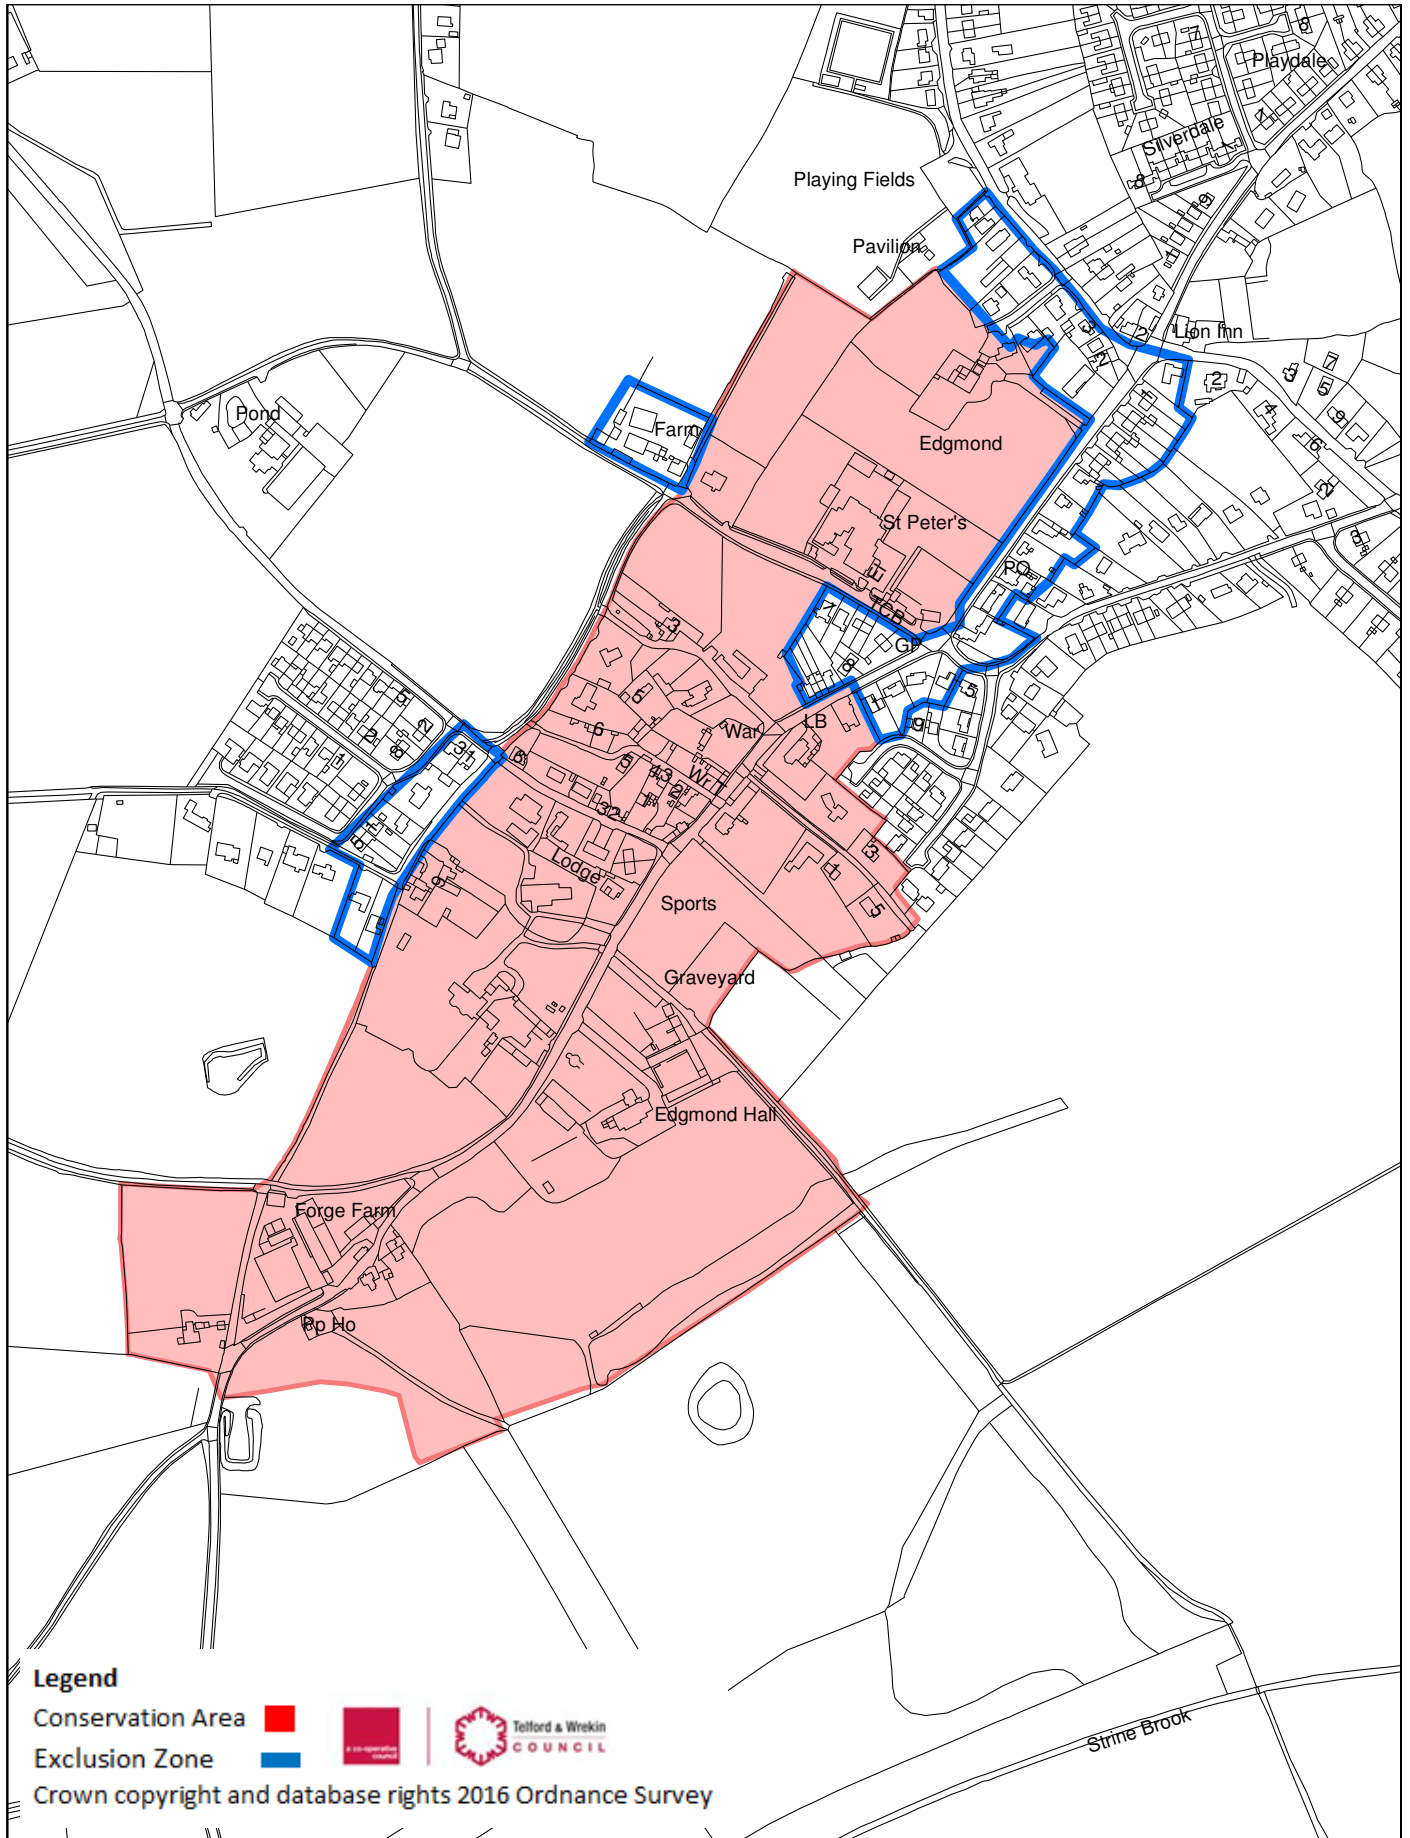

Edgmond Conservation Area & Exclusion Zone

Legend

Conservation Area

Exclusion Zone

Telford & Wrekin
COUNCIL

Crown copyright and database rights 2016 Ordnance Survey