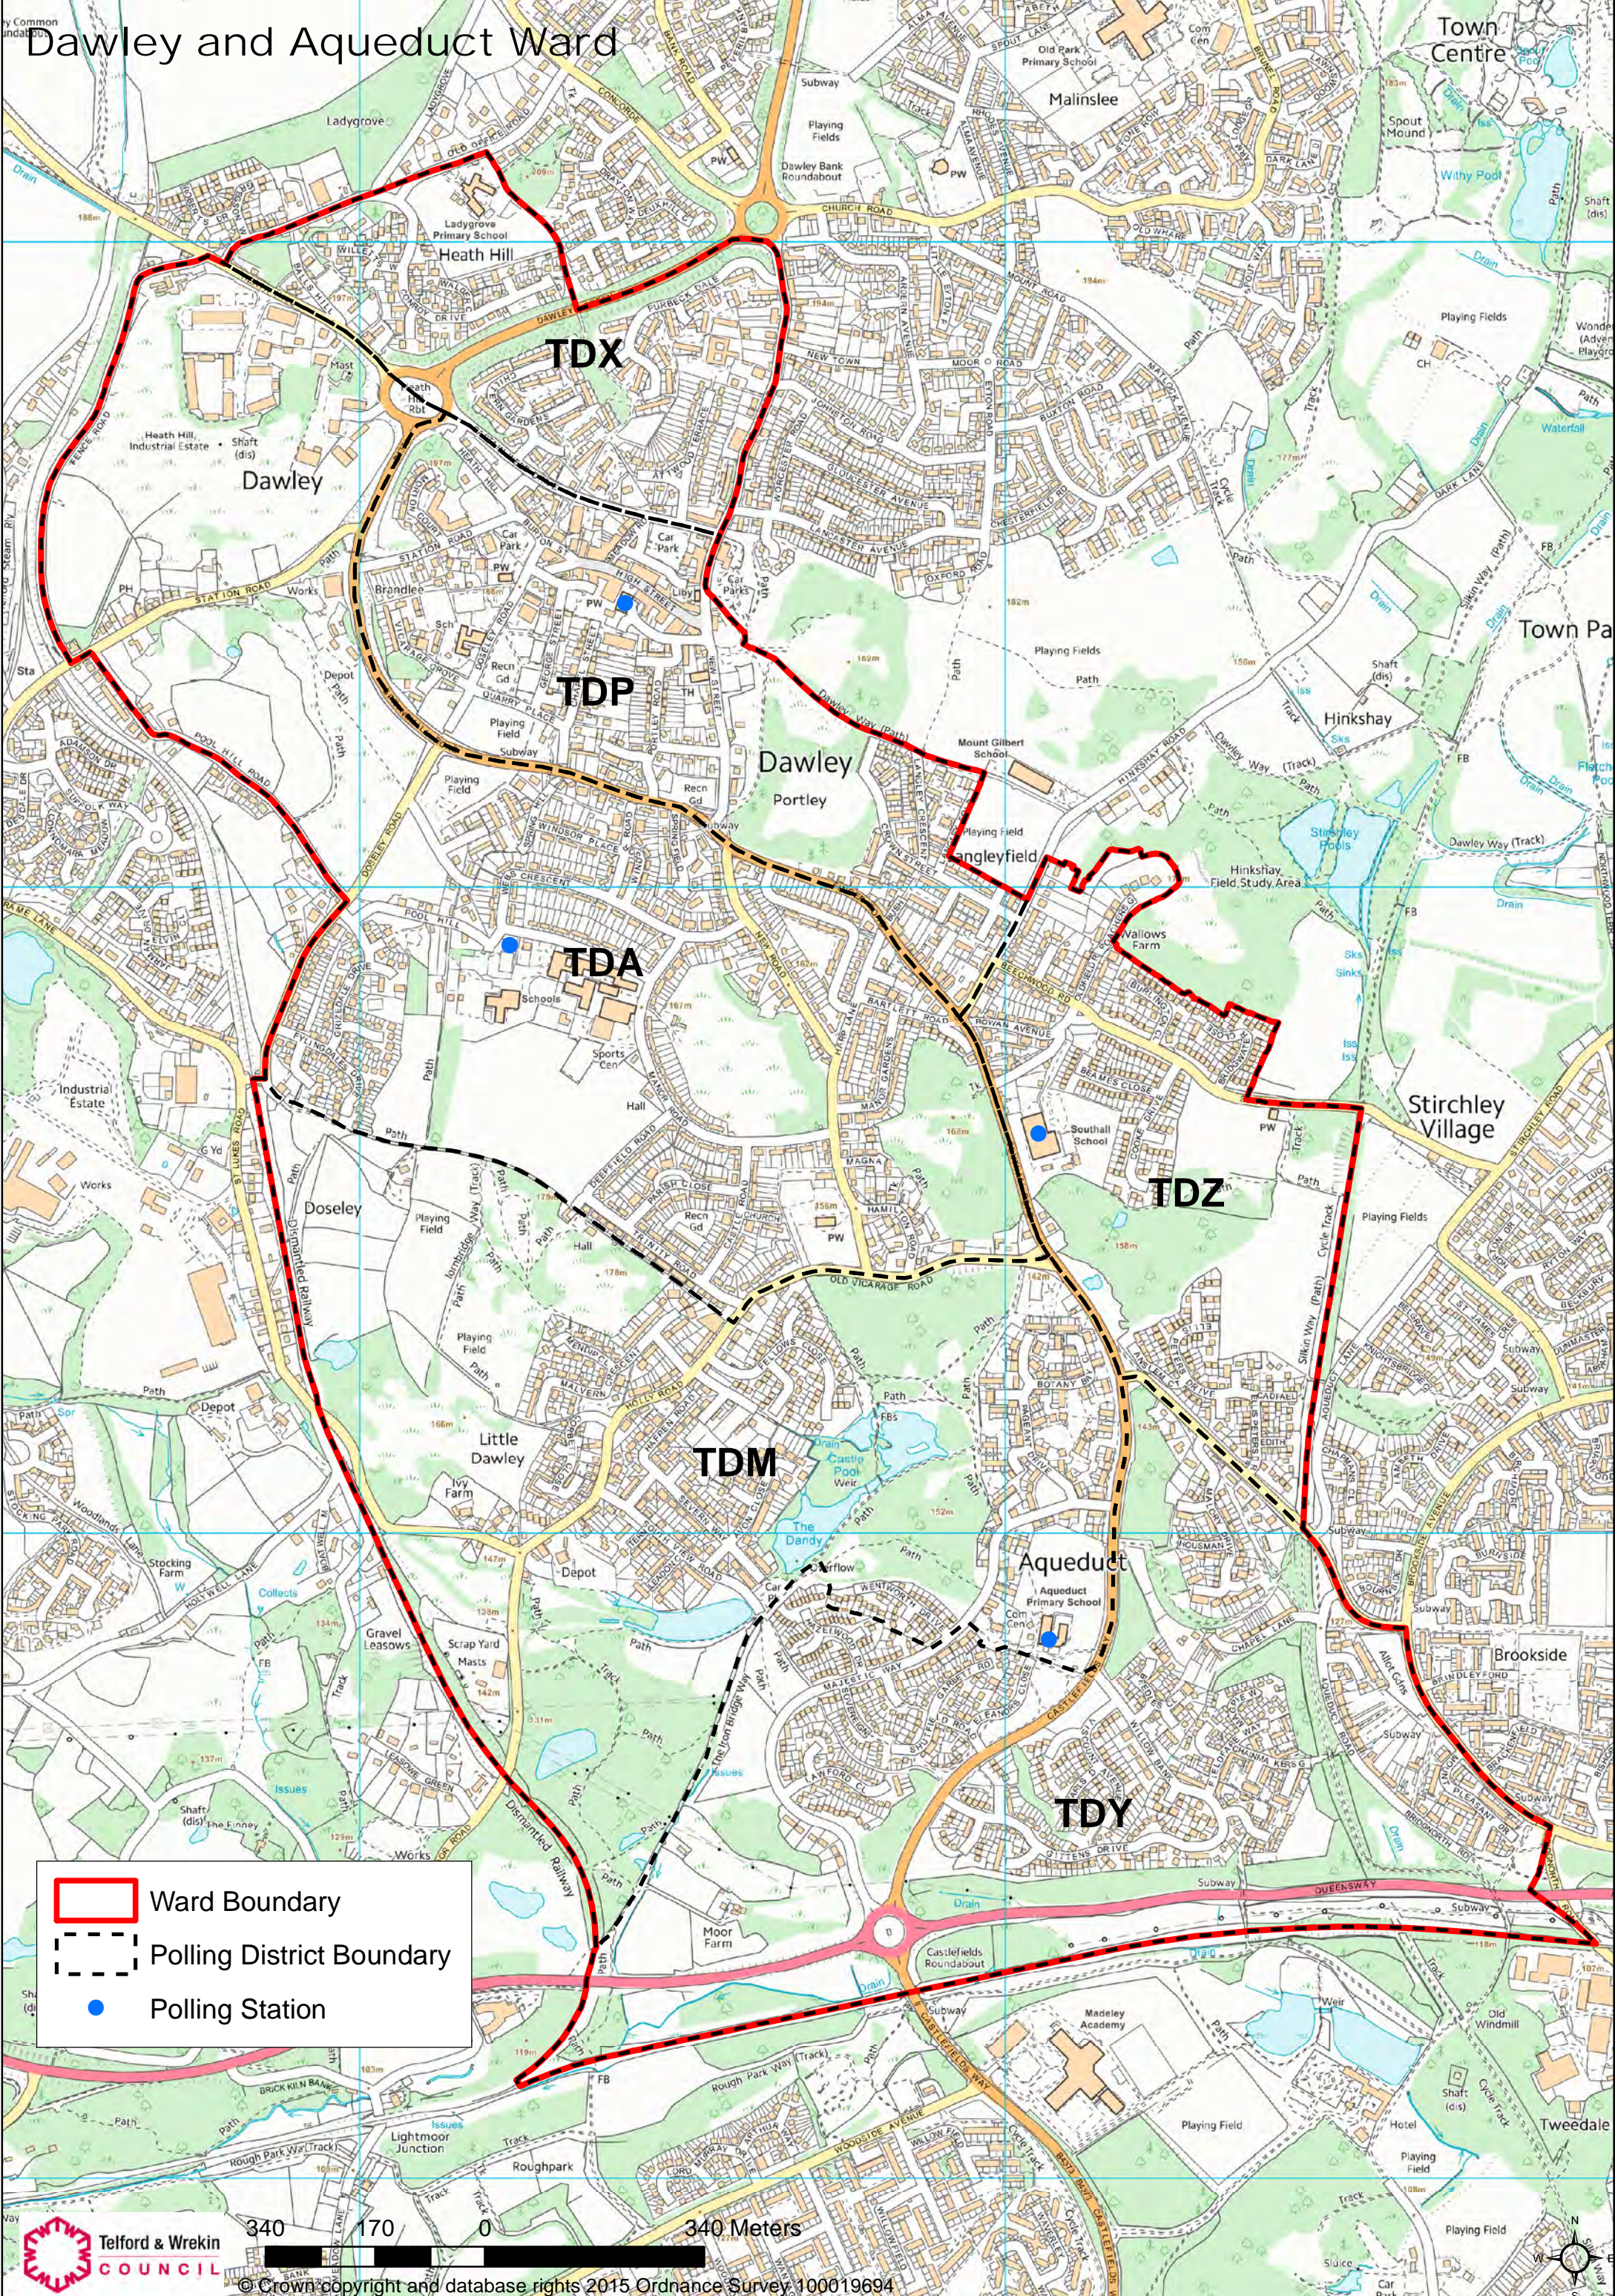

Dawley and Aqueduct Ward

-  Ward Boundary
-  Polling District Boundary
-  Polling Station