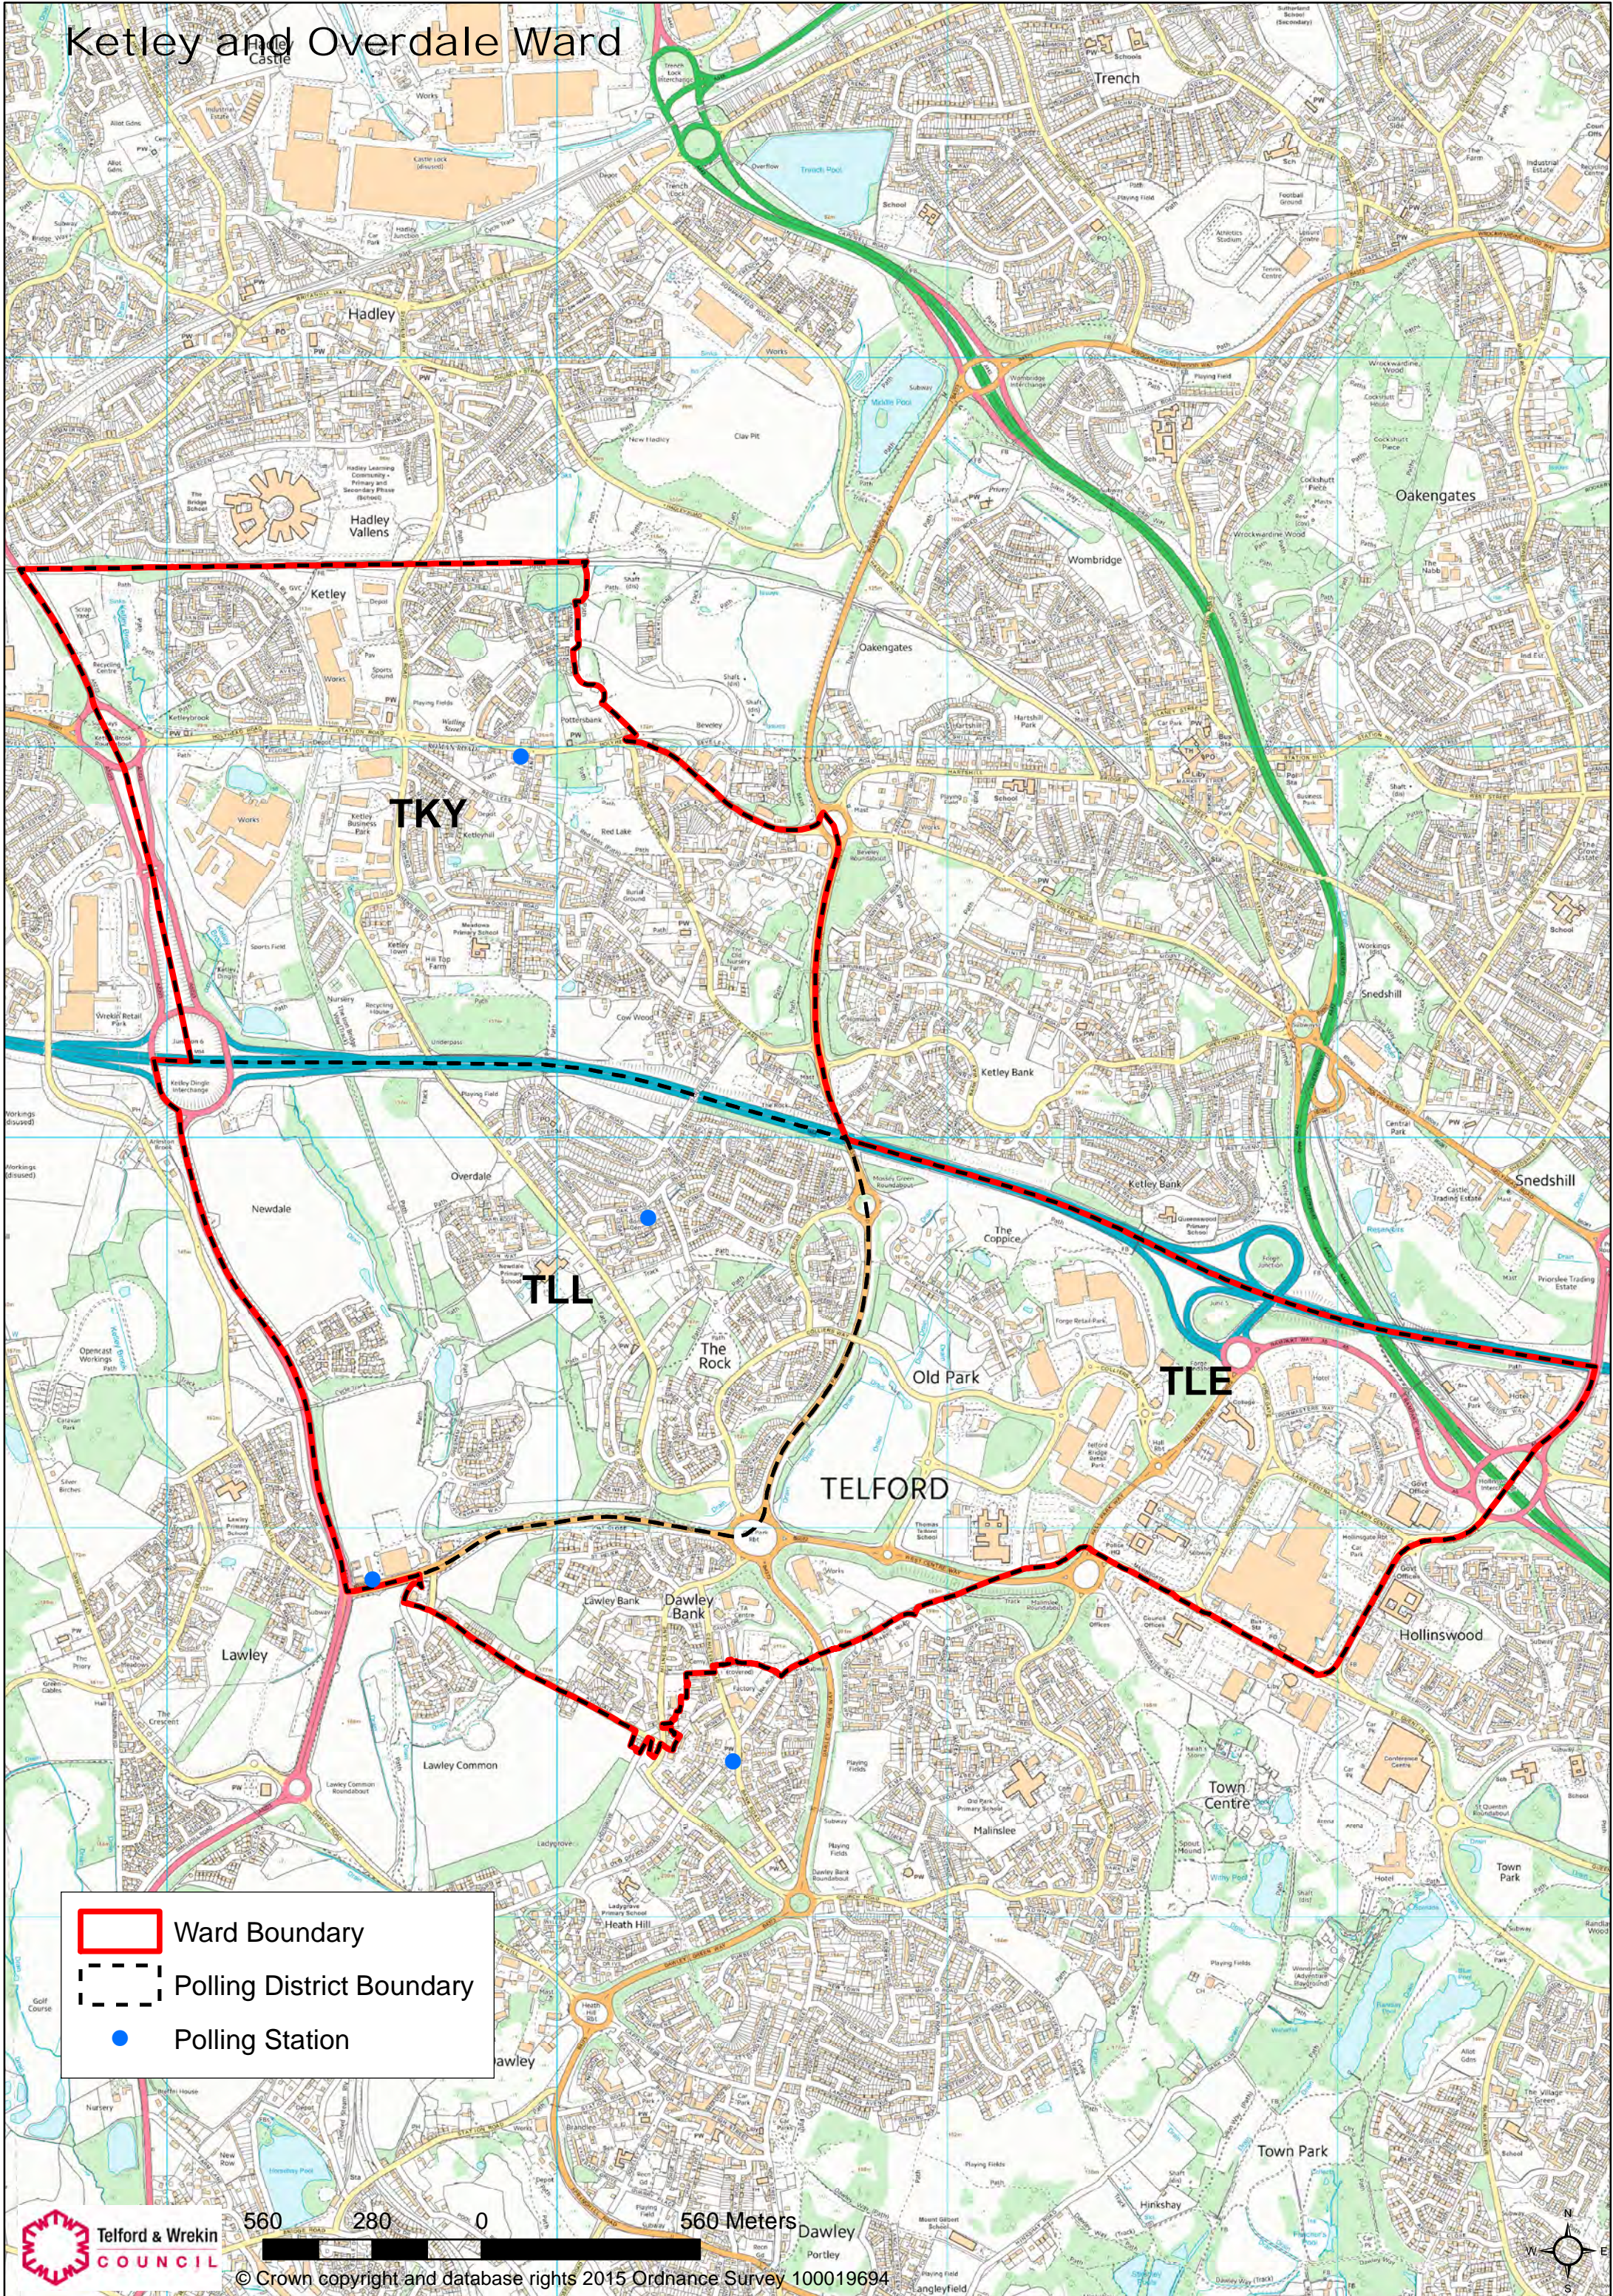

Ketley and Overdale Ward

-  Ward Boundary
-  Polling District Boundary
-  Polling Station